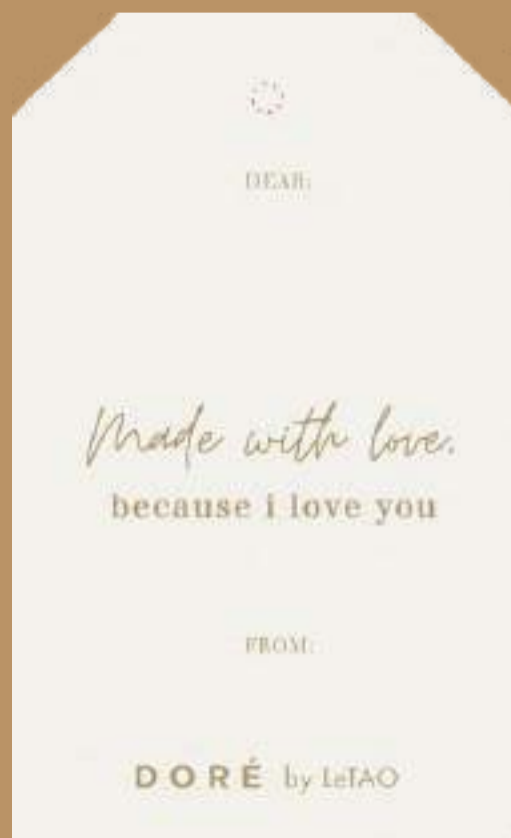

Choose your number and get your number color

IDR 12k

GIFT TAG SELECTION

SHOP INFO

-  DORÉ Plaza Indonesia
-  DORÉ Plaza Senayan
-  DORÉ Grand Indonesia
-  DORÉ Lippo Mall Puri
-  DORÉ PIK Avenue

ORDER INFO